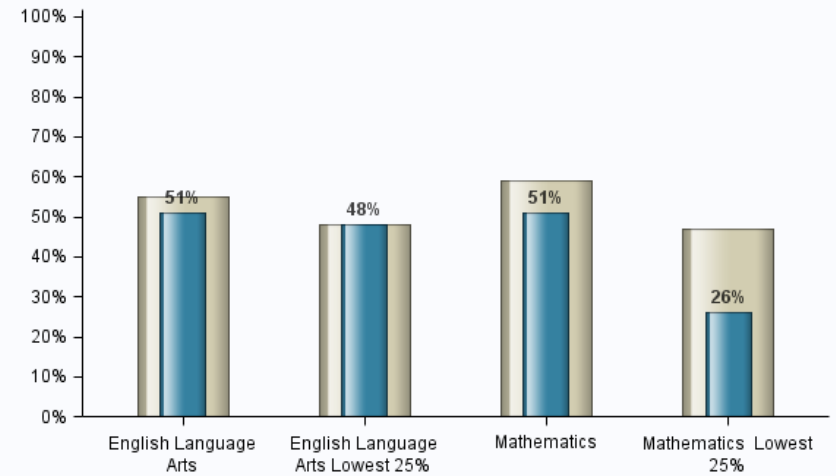

Learning Gains
(Comparison by School Type)

Component
Avg - Elementary
School

Component	Avg - Elementary	School
English Language Arts	55%	51%
English Language Arts Lowest 25%	48%	48%
Mathematics	59%	51%
Mathematics Lowest 25%	47%	26%