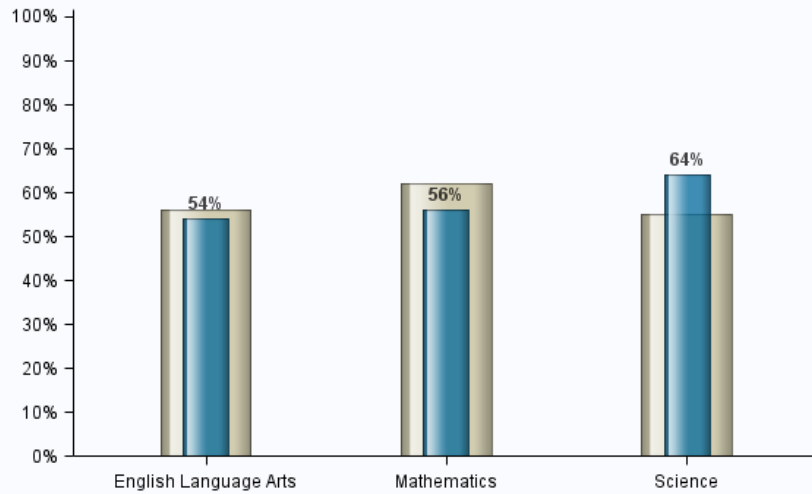

Back to Selection

FLORAL AVENUE ELEMENTARY SCHOOL - 0961

POLK COUNTY SCHOOL DISTRICT
SCHOOL GRADE REPORT, 2017-18

[District Website](#)

School Grade: C (50% of Total Possible Points)

Student Achievement
(Comparison by School Type)